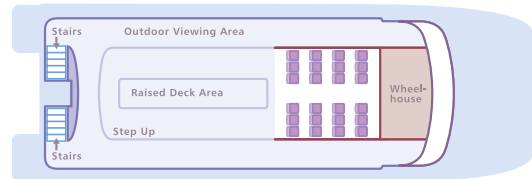

64-ft Catamaran 40-140 passengers

Perfect vessel for weddings, receptions, custom tours, fundraising events and fast ferry transportation.

Main Deck

Observation Deck

64-ft Monohull 24-46 passengers

Great for custom tours, wildlife viewing and fast ferry transportation for mid-sized groups.

Main Deck

Observation Deck

48-ft Catamaran 7-28 passengers

The ultimate vessel for up-close and personal wildlife viewing and small group beach landings. A top choice for reunions with family and friends.