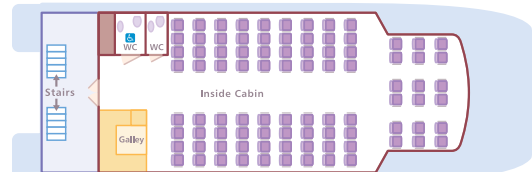

- Catering
- Bar Services
- Music & Entertainment
- Nature Guides
- Destination Events

Our Fleet: *A vessel to fit every need.*

Beautiful Sitka, Alaska is the homeport to a diverse fleet of Allen Marine Tours' passenger vessels. Our vessels are specially designed for Alaskan waters and are a perfect way to view nature and enjoy the scenery as you travel to a destination or hold a special event. All Allen Marine vessels offer heated cabins, restrooms, outside & topside viewing decks, and galley services.

64-ft Catamaran 40-140 passengers

Perfect vessel for weddings, receptions, custom tours, fundraising events and fast ferry transportation.

Main Deck

Observation Deck

64-ft Monohull 24-46 passengers

Great for custom tours, wildlife viewing and fast ferry transportation for mid-sized groups.