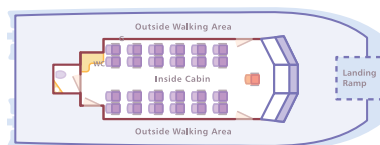

Main Deck

Observation Deck

48-ft Catamaran 7-28 passengers

The ultimate vessel for up-close and personal wildlife viewing and small group beach landings. A top choice for reunions with family and friends.

28-ft Catamaran Up to 6 passengers

Exclusive tours for small groups and private parties. Has beach landing capability for accessing on-shore adventures at remote sites.

PLEASE NOTE: Vessels may differ somewhat from the diagrams shown. Maximum allowable passenger capacity for each event is determined by the Charter Coordinator, based on operational requirements and services requested by the customers.