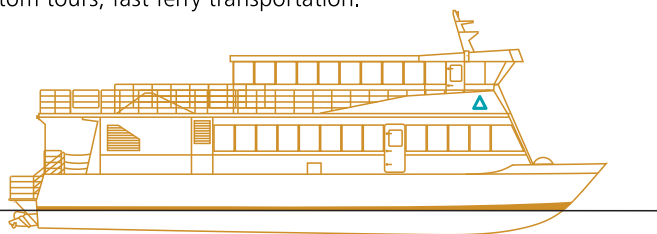

- Catering
- Bar Services
- Music & Entertainment
- Nature Guides
- Destination Events

Our Fleet:

A vessel to fit every need.

Allen Marine Tours operates a fleet of high-speed vessels from our private marina in downtown Ketchikan. Our vessels are specially designed for Alaskan waters and are a perfect way to view nature and enjoy the scenery as you travel to a destination or hold a special event. All Allen Marine vessels offer heated cabins, restrooms, outside & topside viewing decks, and galley services.

78-ft Catamaran 40-140 passengers

Perfect vessel for weddings, receptions, banquets, meetings, custom tours, fast ferry transportation.

Main Deck

Observation Deck

64-ft Monohull

24-46 passengers

Great for custom tours, beach-landing events and fast ferry transportation for mid-sized groups.