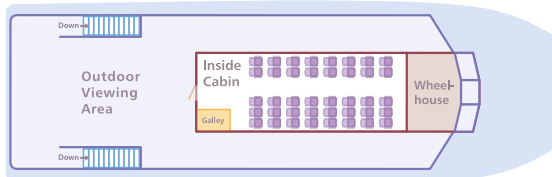

78-ft Catamaran 40-140 passengers

Perfect vessel for weddings, receptions, banquets, meetings, custom tours, fast ferry transportation.

Main Deck

Observation Deck

64-ft Monohull

24-46 passengers

Great for custom tours, beach-landing events and fast ferry transportation for mid-sized groups.

Main Deck

Observation Deck

33-ft Catamaran

Up to 12 passengers

Exclusive tours for small groups and private parties. Has beach landing capability for accessing on-shore adventures at remote sites.

Main Deck