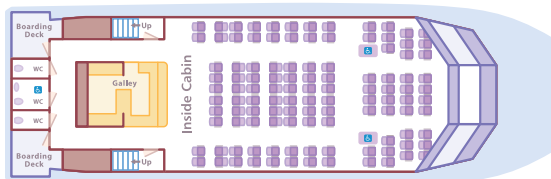

- Catering
- Bar Services
- Music & Entertainment
- Nature Guides
- Destination Events

Our Fleet:

A vessel to fit every need.

Allen Marine Tours operates a fleet of high-speed vessels from our private marina in downtown Ketchikan. Our vessels are specially designed for Alaskan waters and are a perfect way to view nature and enjoy the scenery as you travel to a destination or hold a special event. All Allen Marine vessels offer heated cabins, restrooms, outside & topside viewing decks, and galley services.

78-ft Catamaran 40-140 passengers

Perfect vessel for weddings, receptions, banquets, meetings, custom tours, fast ferry transportation.

Main Deck

Observation Deck

64-ft Monohull

24-46 passengers

Great for custom tours, beach-landing events and fast ferry transportation for mid-sized groups.

Main Deck

Observation Deck

33-ft Catamaran

Up to 12 passengers

Exclusive tours for small groups and private parties. Has beach landing capability for accessing on-shore adventures at remote sites.

Main Deck