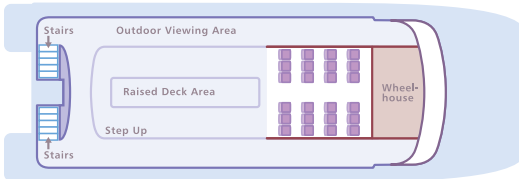

64-ft Catamaran 40-140 passengers

Perfect vessel for weddings, receptions, custom tours, fundraising events and fast ferry transportation.

Main Deck

Observation Deck

64-ft Monohull 24-46 passengers

Great for custom tours, wildlife viewing and fast ferry transportation for mid-sized groups.

Main Deck

Observation Deck

48-ft Catamaran 7-28 passengers

The ultimate vessel for up-close and personal wildlife viewing and small group beach landings. A top choice for reunions with family and friends.