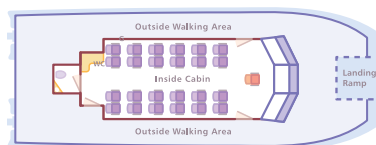

Main Deck

Observation Deck

48-ft Catamaran 7-28 passengers

The ultimate vessel for up-close and personal wildlife viewing and small group beach landings. A top choice for reunions with family and friends.

28-ft Catamaran Up to 6 passengers

Exclusive tours for small groups and private parties. Has beach landing capability for accessing on-shore adventures at remote sites.

PLEASE NOTE: Vessels may differ somewhat from the diagrams shown. Maximum allowable passenger capacity for each event is determined by the Charter Coordinator, based on operational requirements and services requested by the customers.