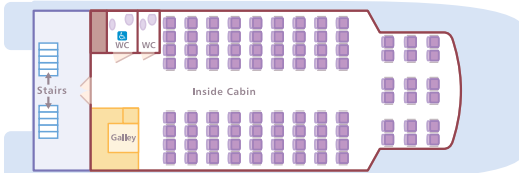

- Catering
- Bar Services
- Music & Entertainment
- Nature Guides
- Destination Events

Our Fleet: *A vessel to fit every need.*

Beautiful Sitka, Alaska is the homeport to a diverse fleet of Allen Marine Tours' passenger vessels. Our vessels are specially designed for Alaskan waters and are a perfect way to view nature and enjoy the scenery as you travel to a destination or hold a special event. All Allen Marine vessels offer heated cabins, restrooms, outside & topside viewing decks, and galley services.

64-ft Catamaran 40-140 passengers

Perfect vessel for weddings, receptions, custom tours, fundraising events and fast ferry transportation.

Main Deck

Observation Deck

64-ft Monohull 24-46 passengers

Great for custom tours, wildlife viewing and fast ferry transportation for mid-sized groups.