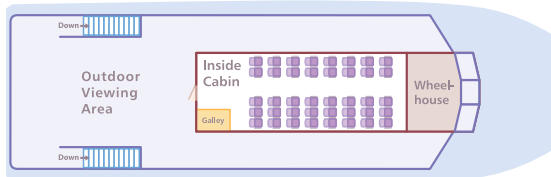

78-ft Catamaran 40-140 passengers

Perfect vessel for weddings, receptions, banquets, meetings, custom tours, fast ferry transportation.

Main Deck

Observation Deck

64-ft Monohull

24-46 passengers

Great for custom tours, beach-landing events and fast ferry transportation for mid-sized groups.

Main Deck

Observation Deck

33-ft Catamaran

Up to 12 passengers

Exclusive tours for small groups and private parties. Has beach landing capability for accessing on-shore adventures at remote sites.

Main Deck