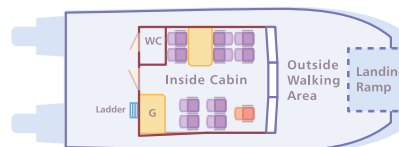

Main Deck

PLEASE NOTE: Vessels may differ somewhat from the diagrams shown. Maximum allowable passenger capacity for each event is determined by the Charter Coordinator, based on operational requirements and services requested by the customers.