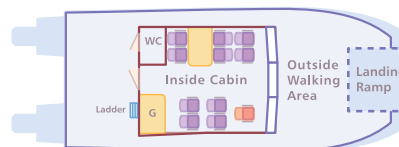

Main Deck

Observation Deck

33-ft Catamaran

Up to 12 passengers

Exclusive tours for small groups and private parties. Has beach landing capability for accessing on-shore adventures at remote sites.

Main Deck