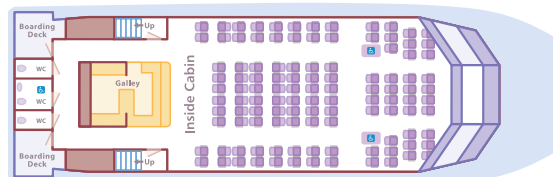

## *A vessel to fit every need.*

Allen Marine Tours operates a fleet of high-speed vessels from our private marina in downtown Ketchikan. Our vessels are specially designed for Alaskan waters and are a perfect way to view nature and enjoy the scenery as you travel to a destination or hold a special event. All Allen Marine vessels offer heated cabins, restrooms, outside & topside viewing decks, and galley services.

### 78-ft Catamaran 40-140 passengers

Perfect vessel for weddings, receptions, banquets, meetings, custom tours, fast ferry transportation.

Main Deck

Observation Deck