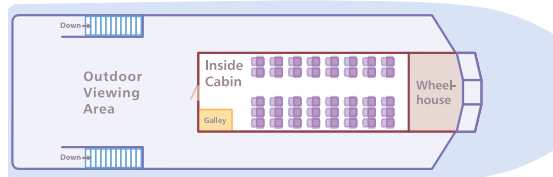

### 78-ft Catamaran 40-140 passengers

Perfect vessel for weddings, receptions, banquets, meetings, custom tours, fast ferry transportation.

Main Deck

Observation Deck