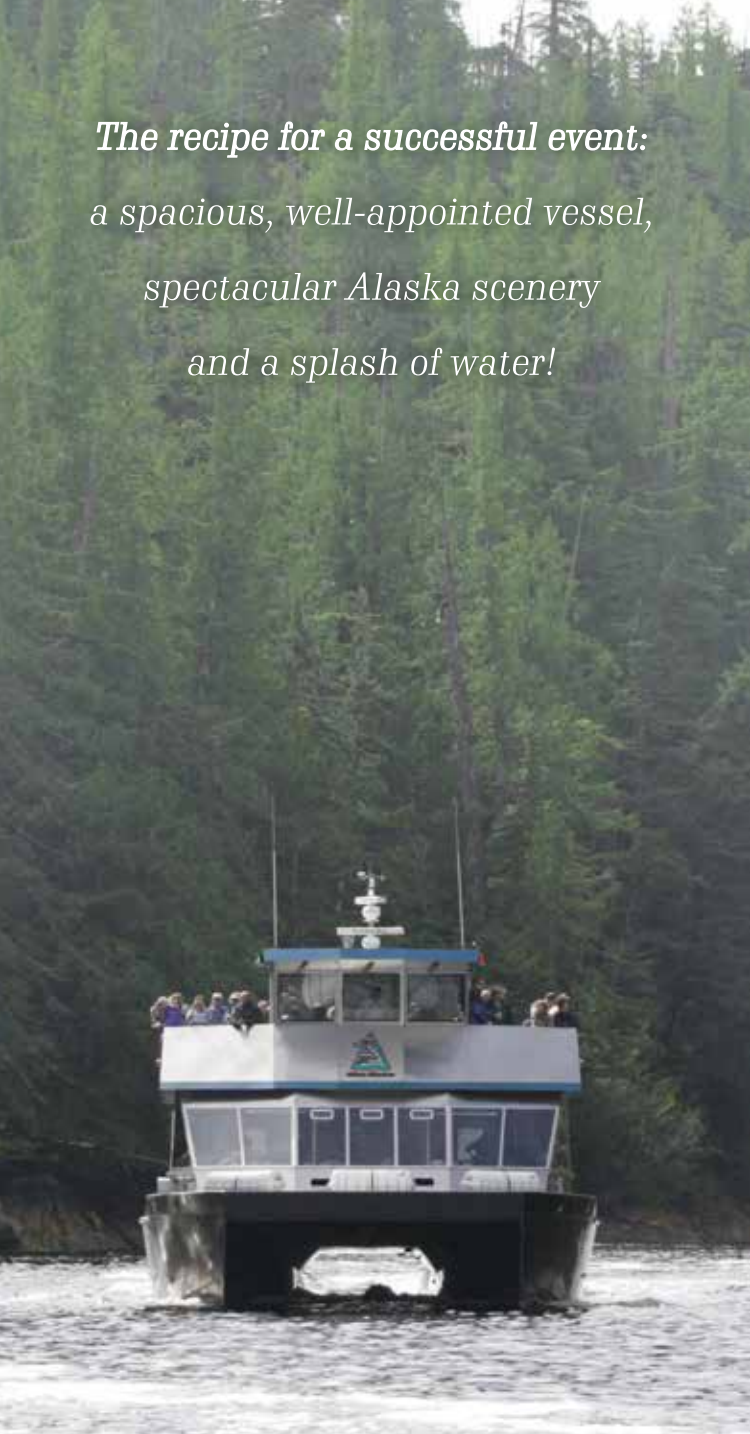

*The recipe for a successful event:
a spacious, well-appointed vessel,
spectacular Alaska scenery
and a splash of water!*