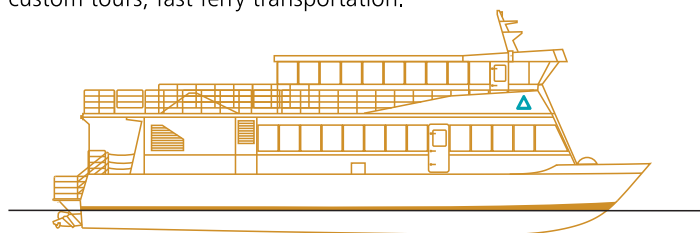

- Catering
- Bar Services
- Music & Entertainment
- Nature Guides
- Destination Events

Our Fleet:

A vessel to fit every need.

Allen Marine Tours operates a fleet of high-speed vessels from our private marina in downtown Ketchikan. Our vessels are specially designed for Alaskan waters and are a perfect way to view nature and enjoy the scenery as you travel to a destination or hold a special event. All Allen Marine vessels offer heated cabins, restrooms, outside & topside viewing decks, and galley services.

78-ft Catamaran 40-140 passengers

Perfect vessel for weddings, receptions, banquets, meetings, custom tours, fast ferry transportation.

Main Deck

Observation Deck

64-ft Monohull

24-46 passengers

Great for custom tours, beach-landing events and fast ferry transportation for mid-sized groups.