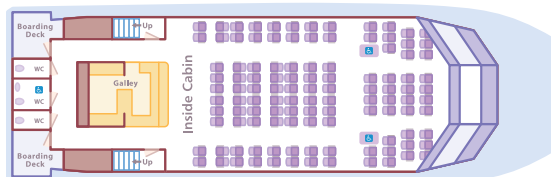

- Catering
- Bar Services
- Music & Entertainment
- Nature Guides
- Destination Events

Our Fleet:

A vessel to fit every need.

Allen Marine Tours operates a fleet of high-speed vessels from our private marina in downtown Ketchikan. Our vessels are specially designed for Alaskan waters and are a perfect way to view nature and enjoy the scenery as you travel to a destination or hold a special event. All Allen Marine vessels offer heated cabins, restrooms, outside & topside viewing decks, and galley services.

78-ft Catamaran 40-140 passengers

Perfect vessel for weddings, receptions, banquets, meetings, custom tours, fast ferry transportation.

Main Deck

Observation Deck

64-ft Monohull

24-46 passengers

Great for custom tours, beach-landing events and fast ferry transportation for mid-sized groups.

Main Deck

Observation Deck

33-ft Catamaran

Up to 12 passengers

Exclusive tours for small groups and private parties. Has beach landing capability for accessing on-shore adventures at remote sites.

Main Deck